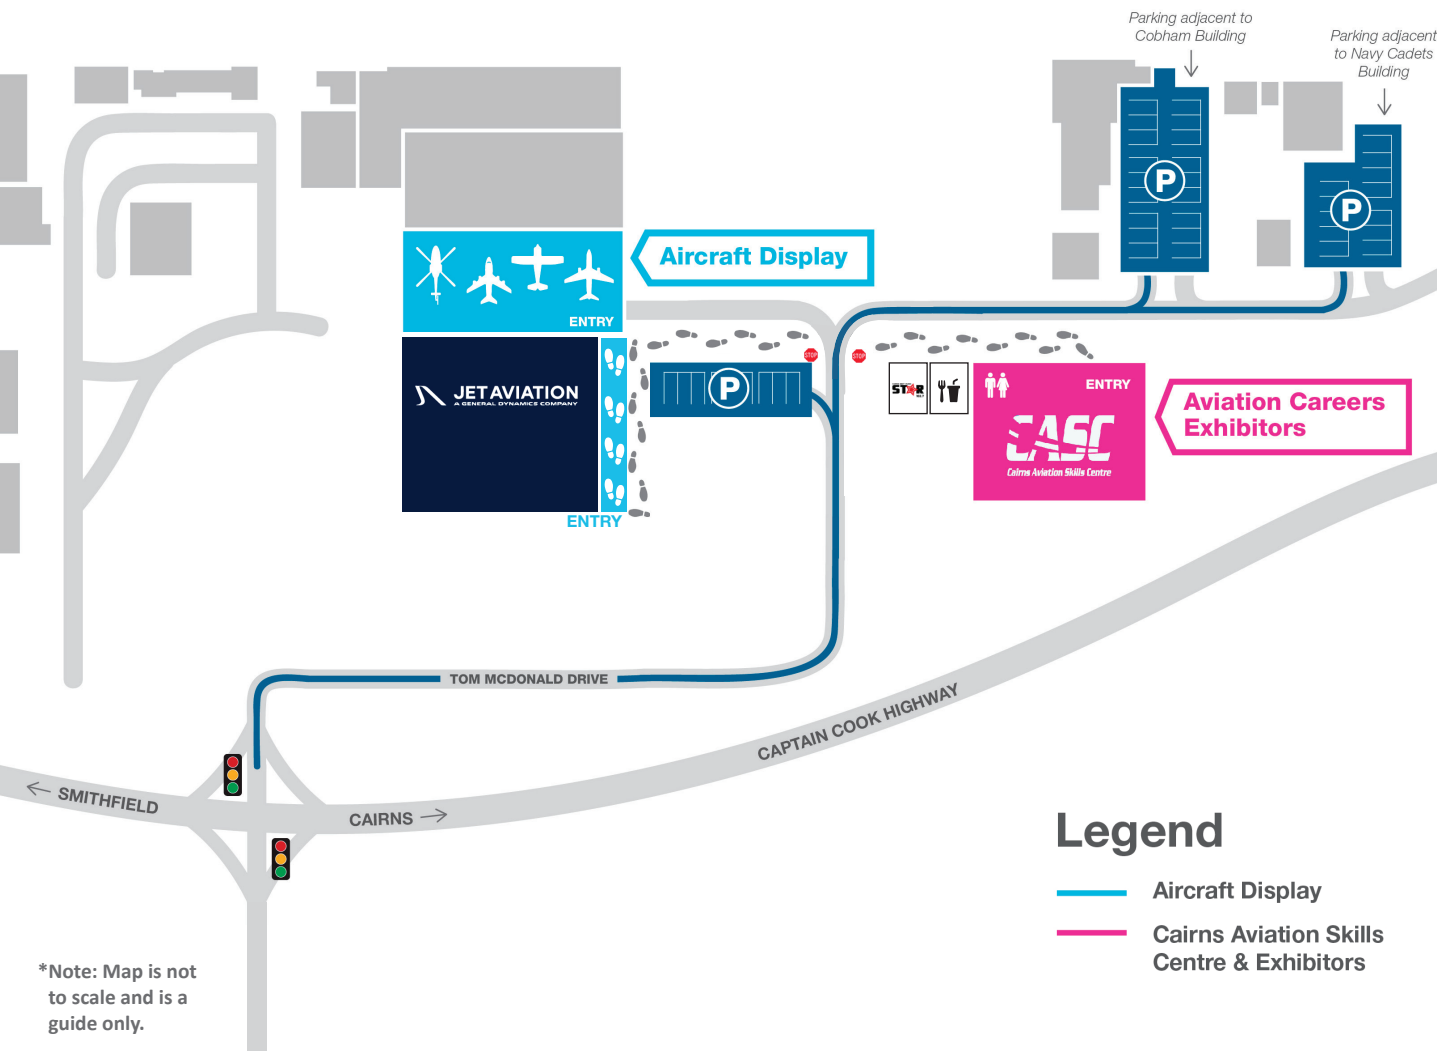

Aviation Careers Day Event & Parking Map

Activities in General Aviation Precinct

- Careers Exhibitor Display Open in Cairns Aviation Skills Centre (pink)
- Aircraft Display Area (Blue)

*Note: Map is not to scale and is a guide only.

Legend

- Aircraft Display
- Cairns Aviation Skills Centre & Exhibitors

CQU Flight Simulator

Located at the Northern end of the Cairns Airport Domestic Terminal. Parking available outside CQU Aviation Building.

Legend

- Directions to CQU Flight Simulator Parking