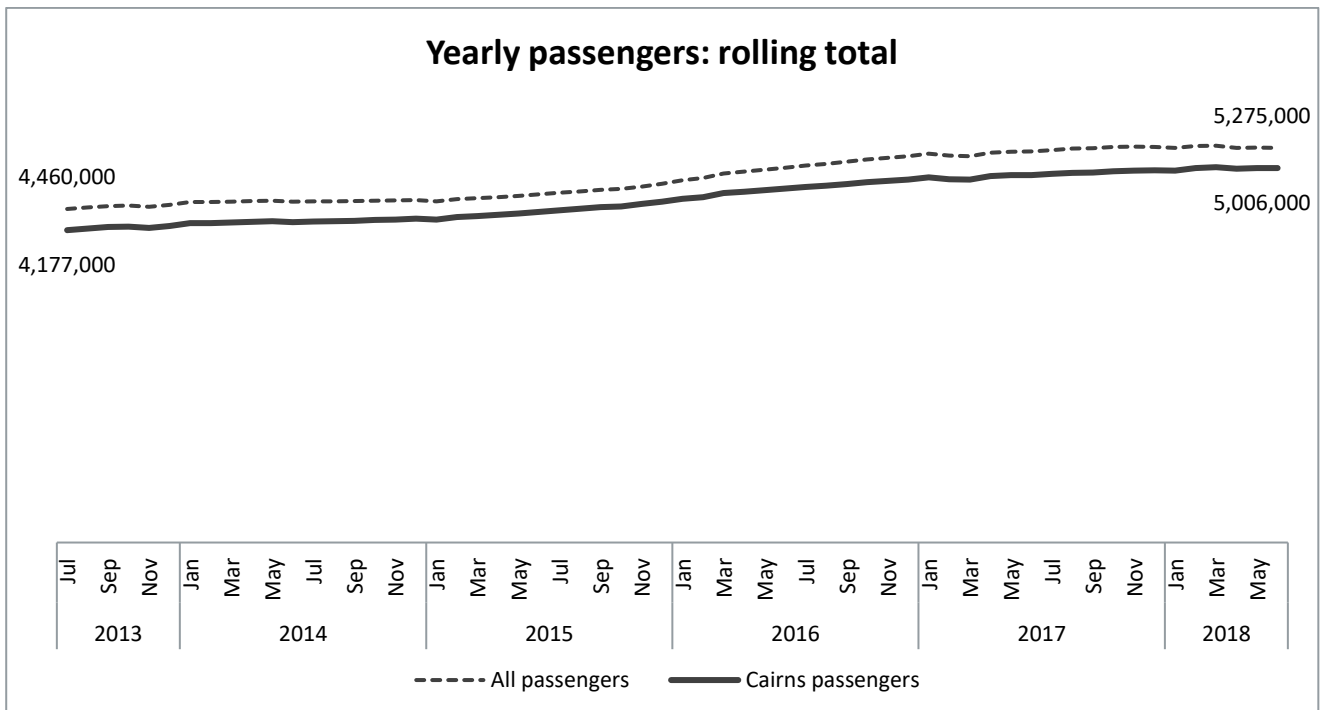

FY18 Monthly Passenger Data

FY2018	Total	International (T1 only)			Domestic (T1 & T2)			Through passengers T1 & T2
		Arrivals	Departures	Total	Arrivals	Departures	Total	
Jul 2017	510,881	32,233	27,476	59,709	209,628	212,893	422,521	28,651
Aug 2017	490,339	31,616	37,748	69,364	193,541	198,995	392,536	28,439
Sep 2017	459,453	28,181	29,552	57,733	192,641	181,281	373,922	27,798
Oct 2017	487,924	29,034	28,924	57,958	194,826	205,376	400,202	29,764
Nov 2017	428,507	25,333	27,934	53,267	175,923	176,591	352,514	22,726
Dec 2017	451,105	30,287	35,033	65,320	190,186	177,811	367,997	17,788
Jan 2018	449,611	34,525	30,750	65,275	175,948	190,093	366,041	18,295
Feb 2018	379,363	31,085	29,829	60,914	150,368	154,835	305,203	13,246
Mar 2018	404,738	29,342	31,558	60,900	167,133	159,771	326,904	16,934
Apr 2018	418,869	25,107	26,588	51,695	169,309	176,451	345,760	21,414
May 2018	389,380	21,588	24,418	46,006	160,468	160,595	321,063	22,311
Jun 2018	404,634	23,047	24,459	47,506	173,328	161,513	334,841	22,287
TOTAL	5,275,335	341,666	354,531	696,197	2,153,299	2,156,186	4,309,485	269,653

Reproduction or quoting of these statistics is permissible only if Cairns Airport Pty Ltd is acknowledged as the source.
Enquiries should be directed to enquiries@cairnsairport.com.au.
Data may be revised at any time without notice.