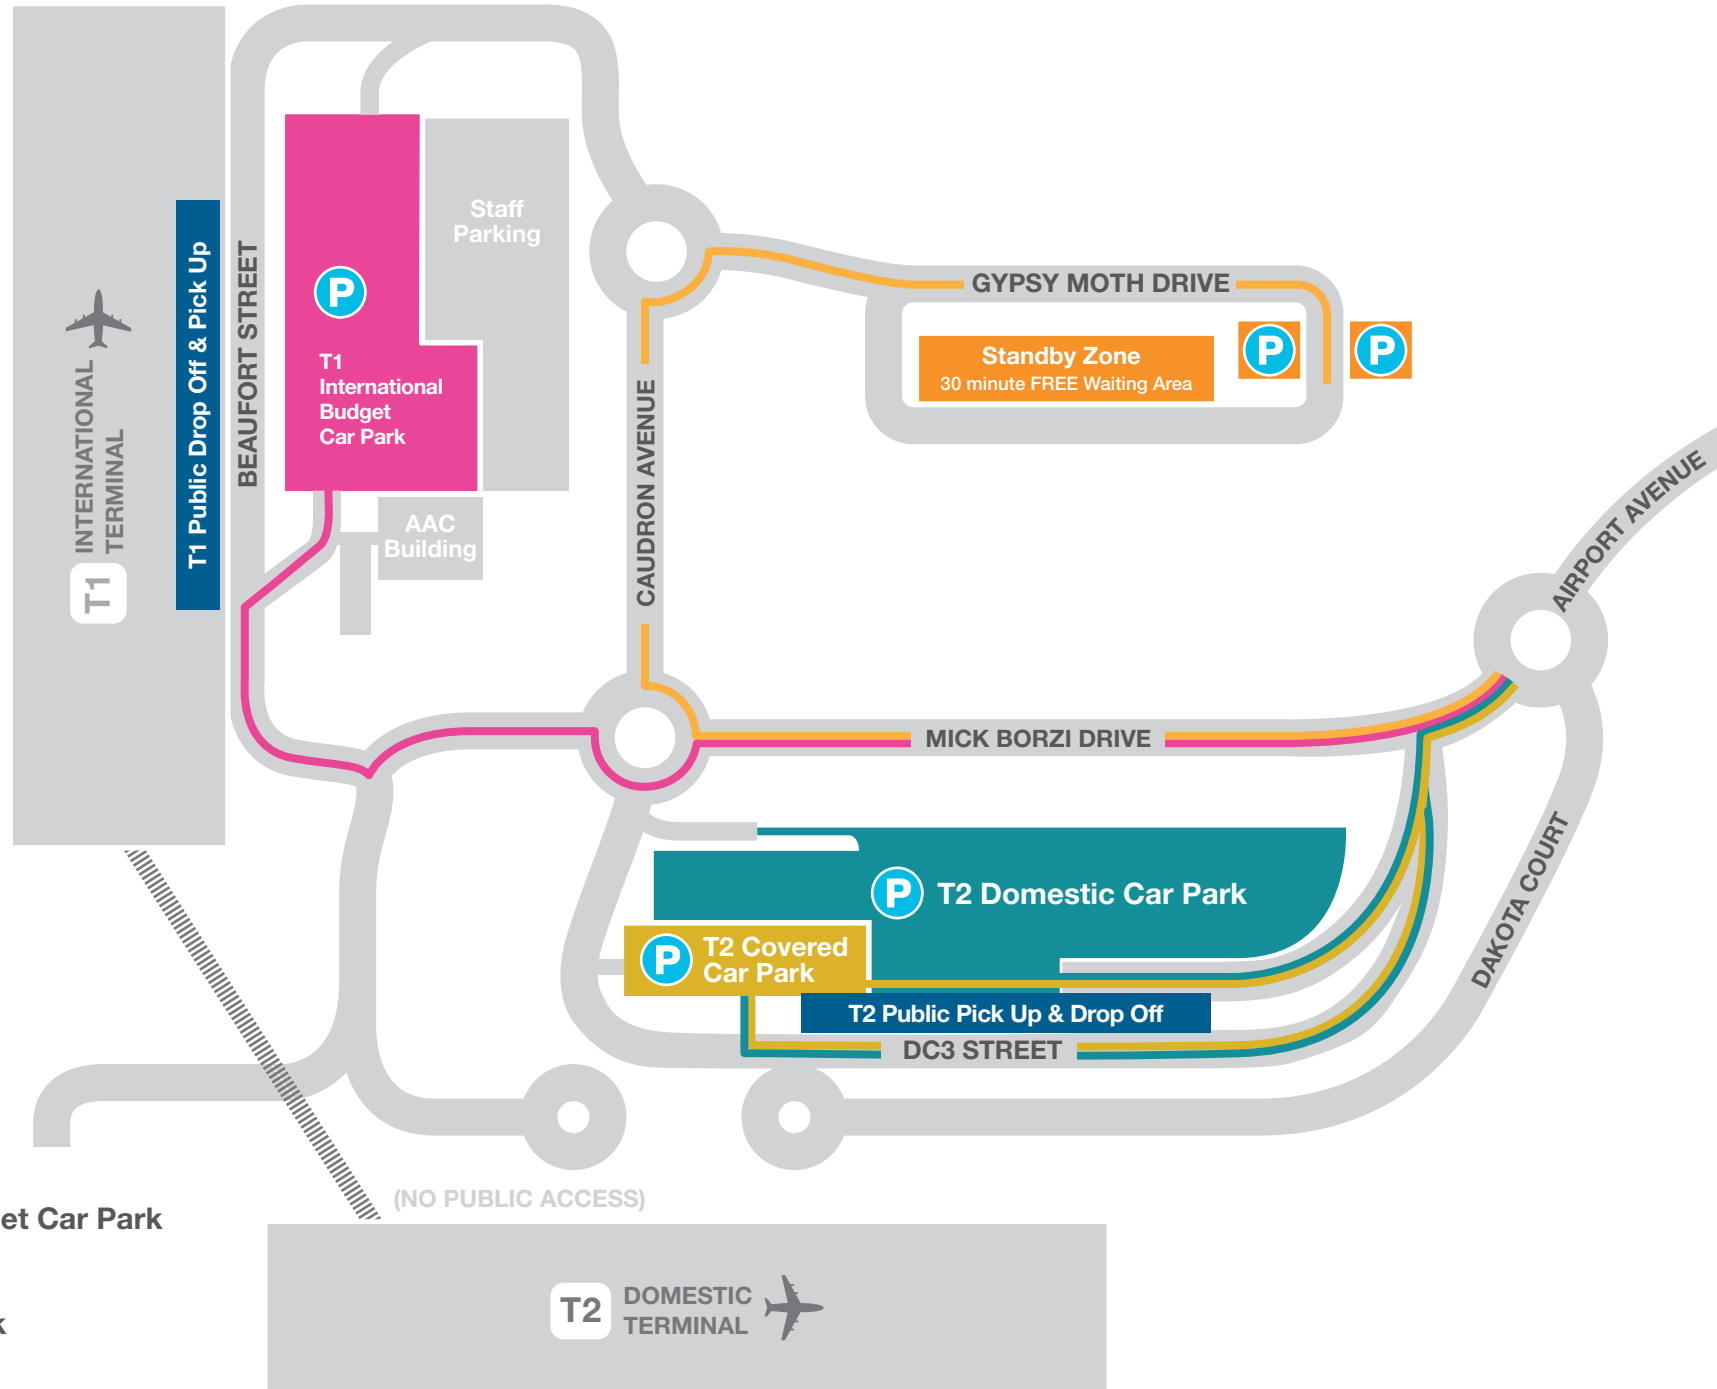

# Car Parks Map

## Legend

- T1 International Budget Car Park
- Standby Zone
- T2 Domestic Car Park
- T2 Covered Car Park