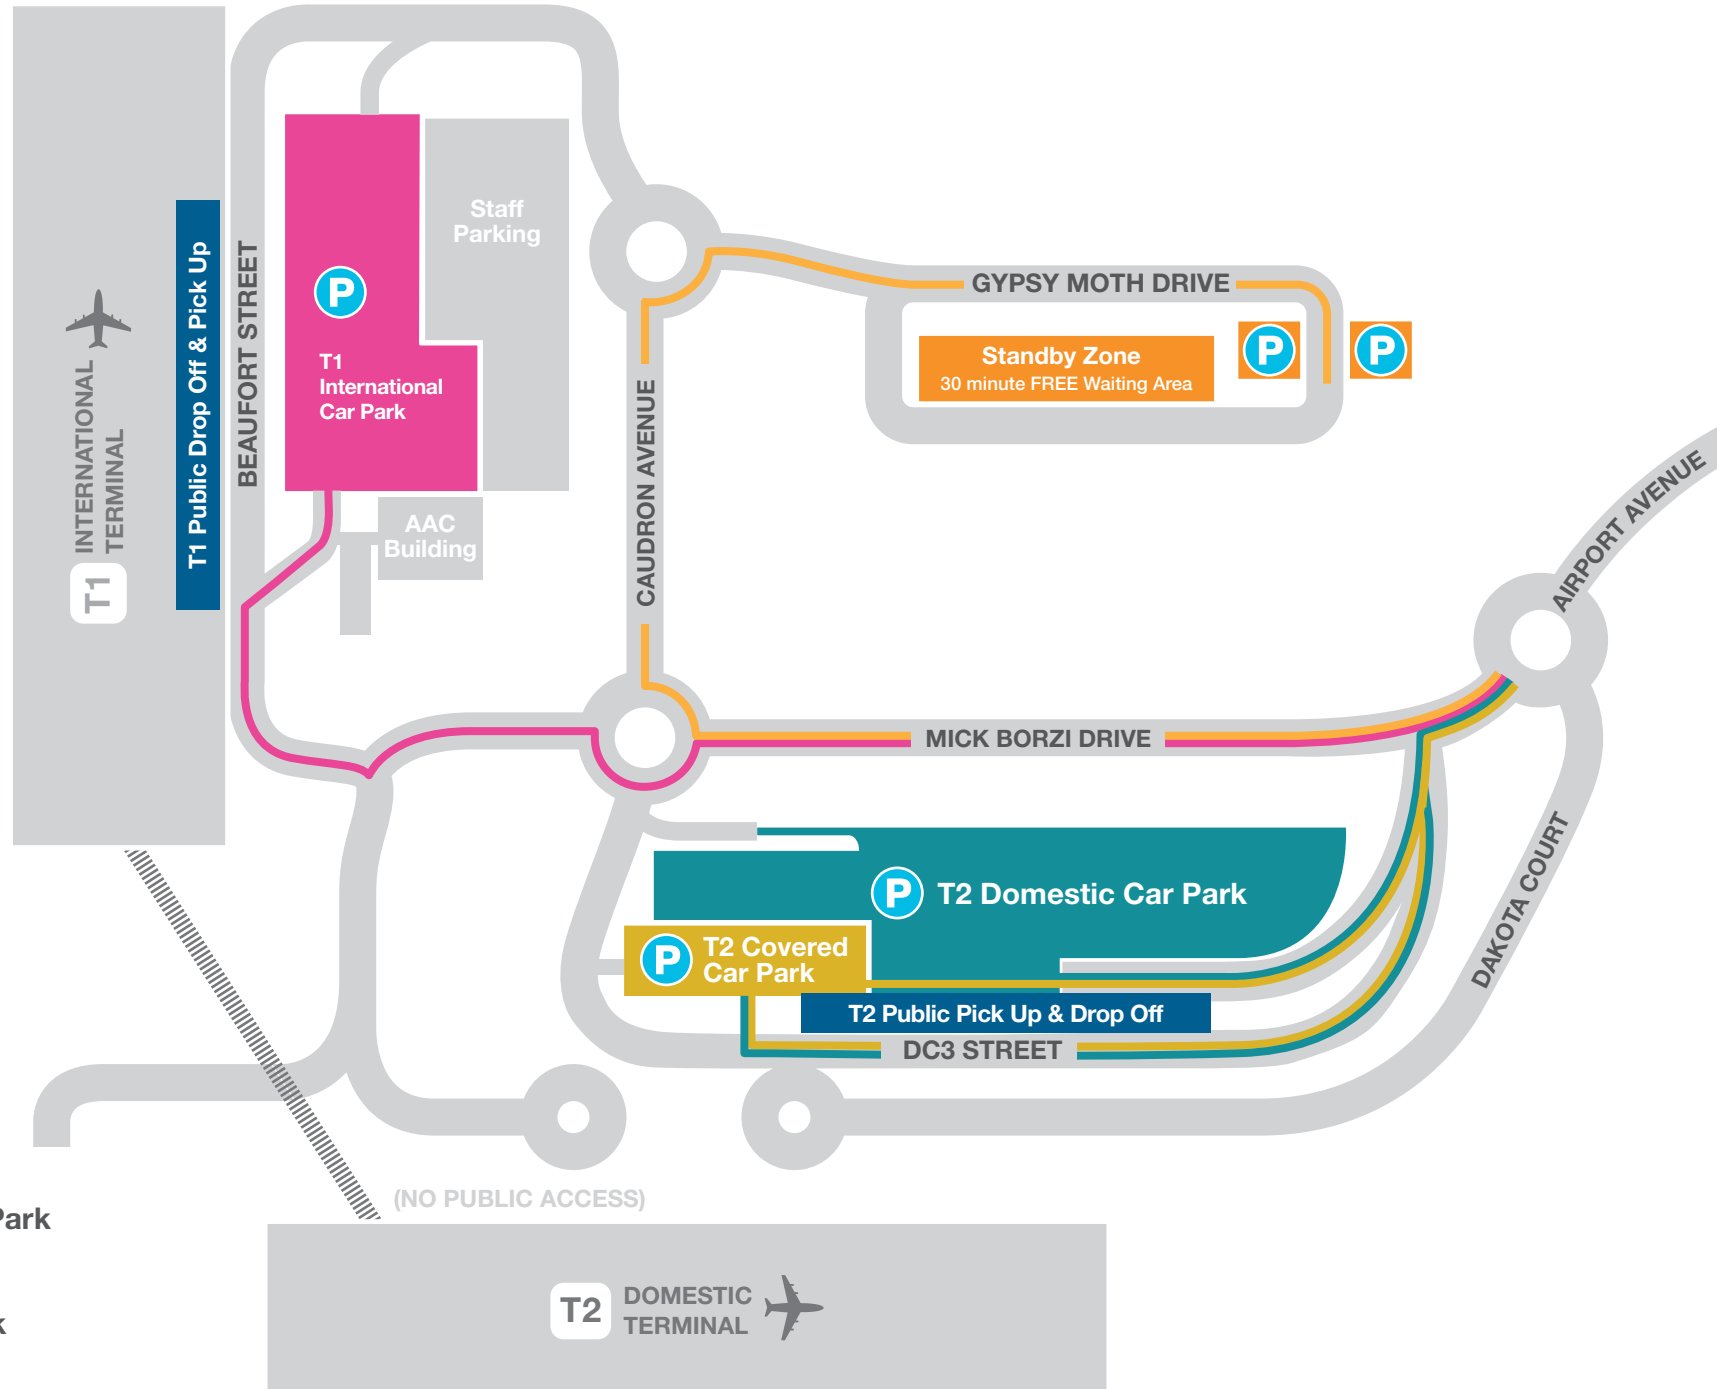

Car Parks Map

Legend

- T1 International Car Park
- Standby Zone
- T2 Domestic Car Park
- T2 Covered Car Park