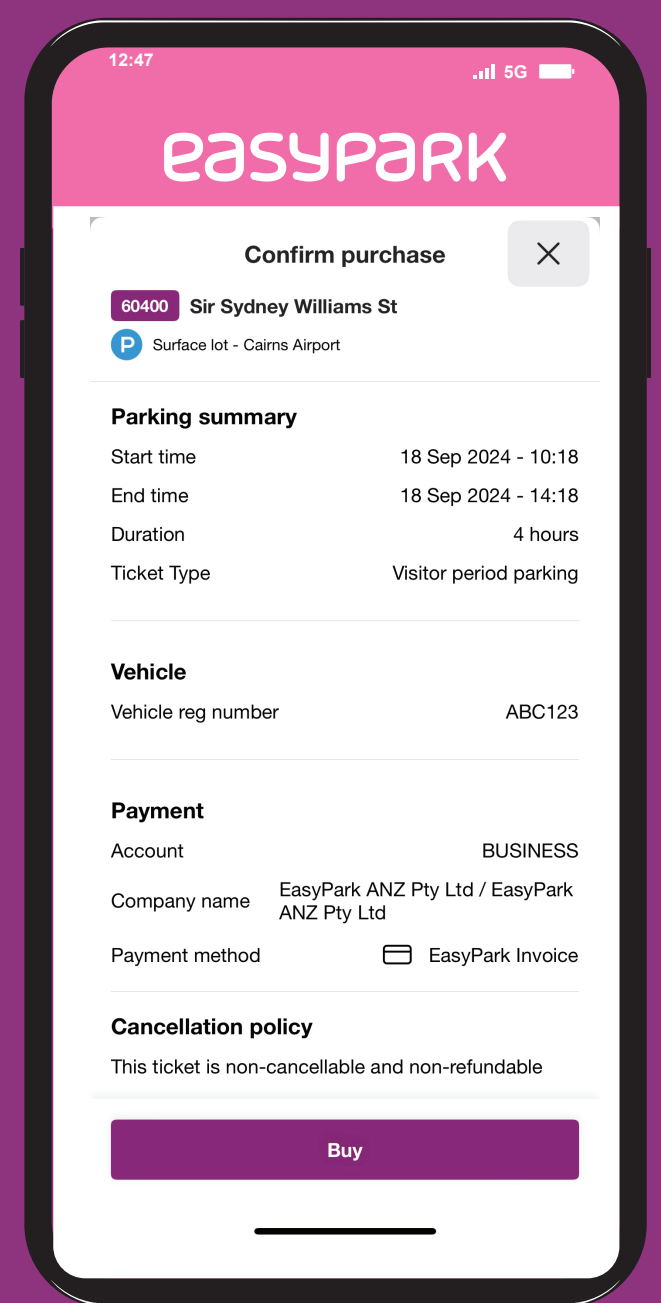

## How to use the EasyPark App

1

Download the App via the QR code, Google Play or App Store

2

Register your vehicle and credit card details

3

Select the EasyPark Parking Area Code located on signage

4

Check your selection and press Continue

5

Select Buy to confirm your parking session