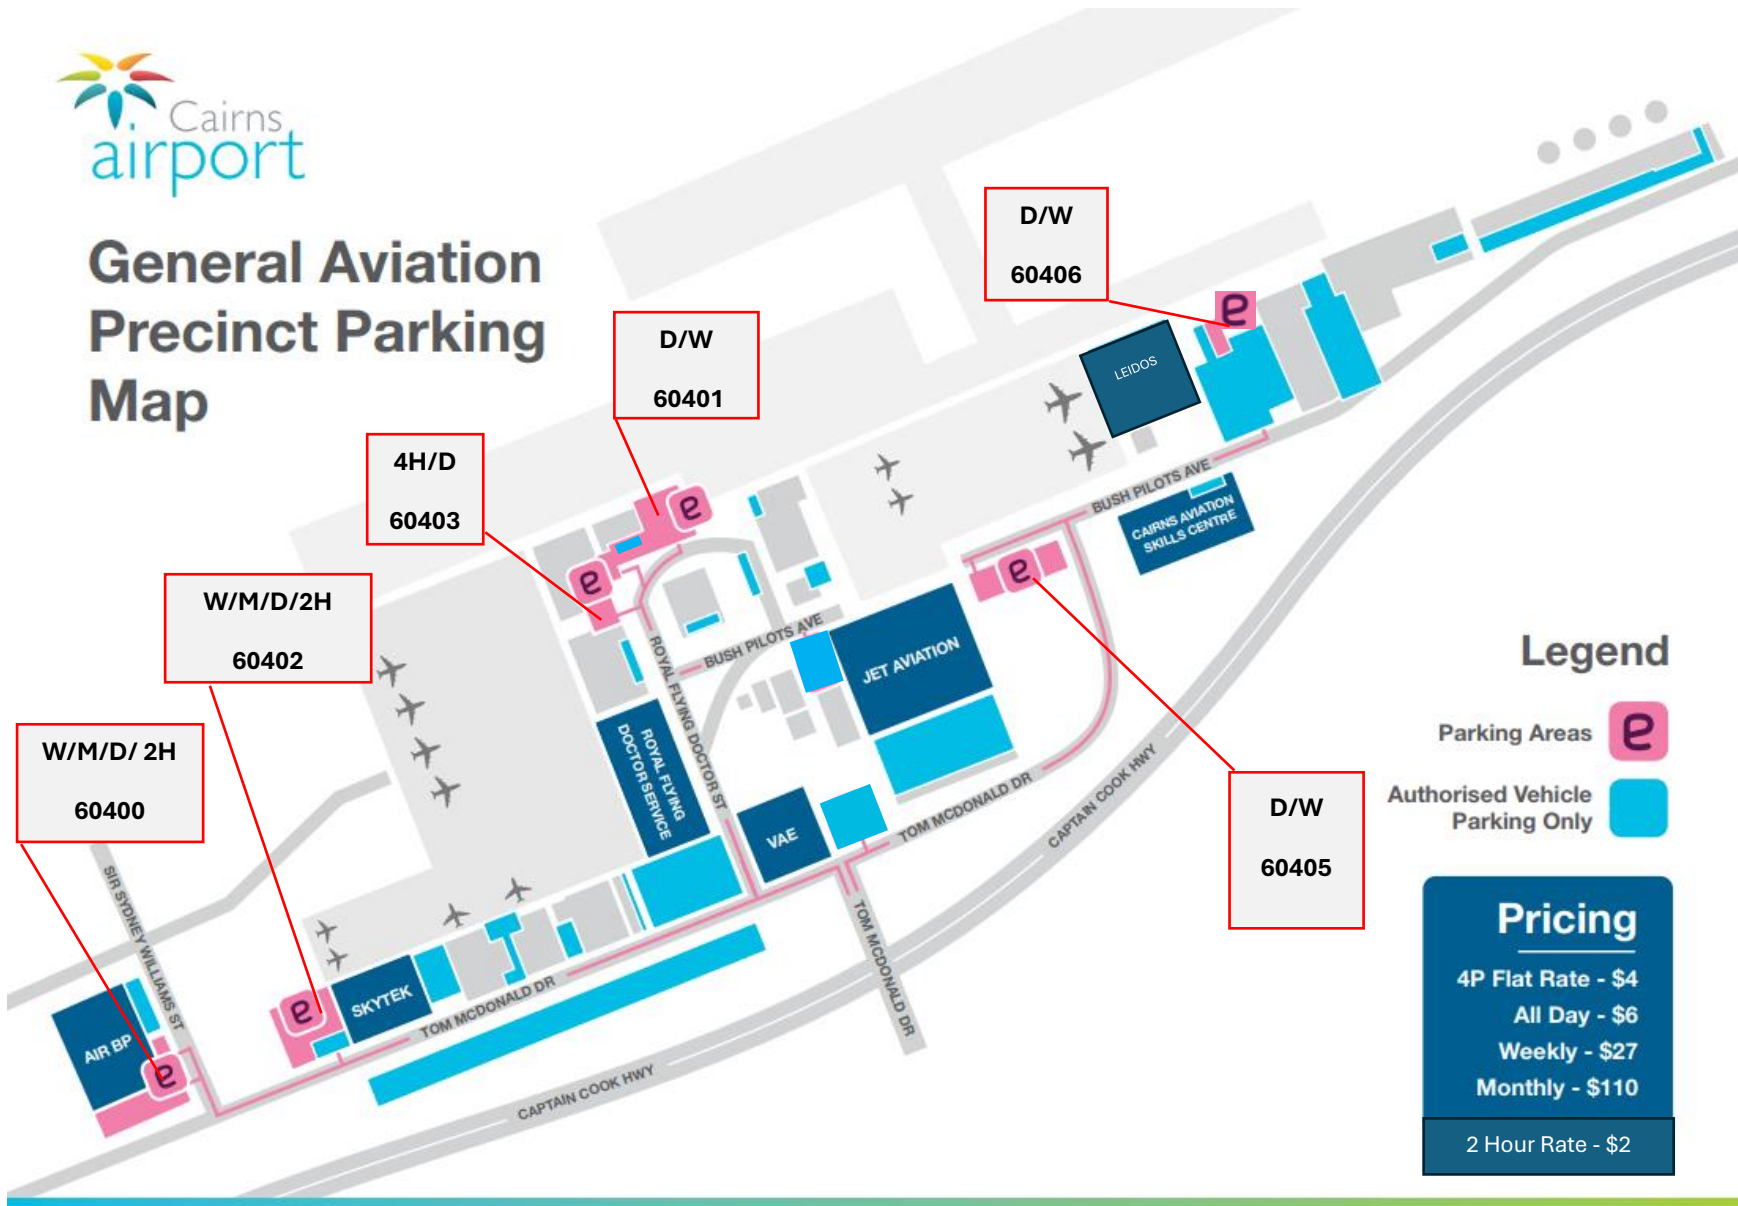

# General Aviation Precinct Parking Map

## Legend

Parking Areas

Authorized Vehicle Parking Only

## How to use the EasyPark App

1

Download the App via the QR code, Google Play or App Store

2

Register your vehicle and credit card details

3

Select the EasyPark Parking Area Code located on signage

4